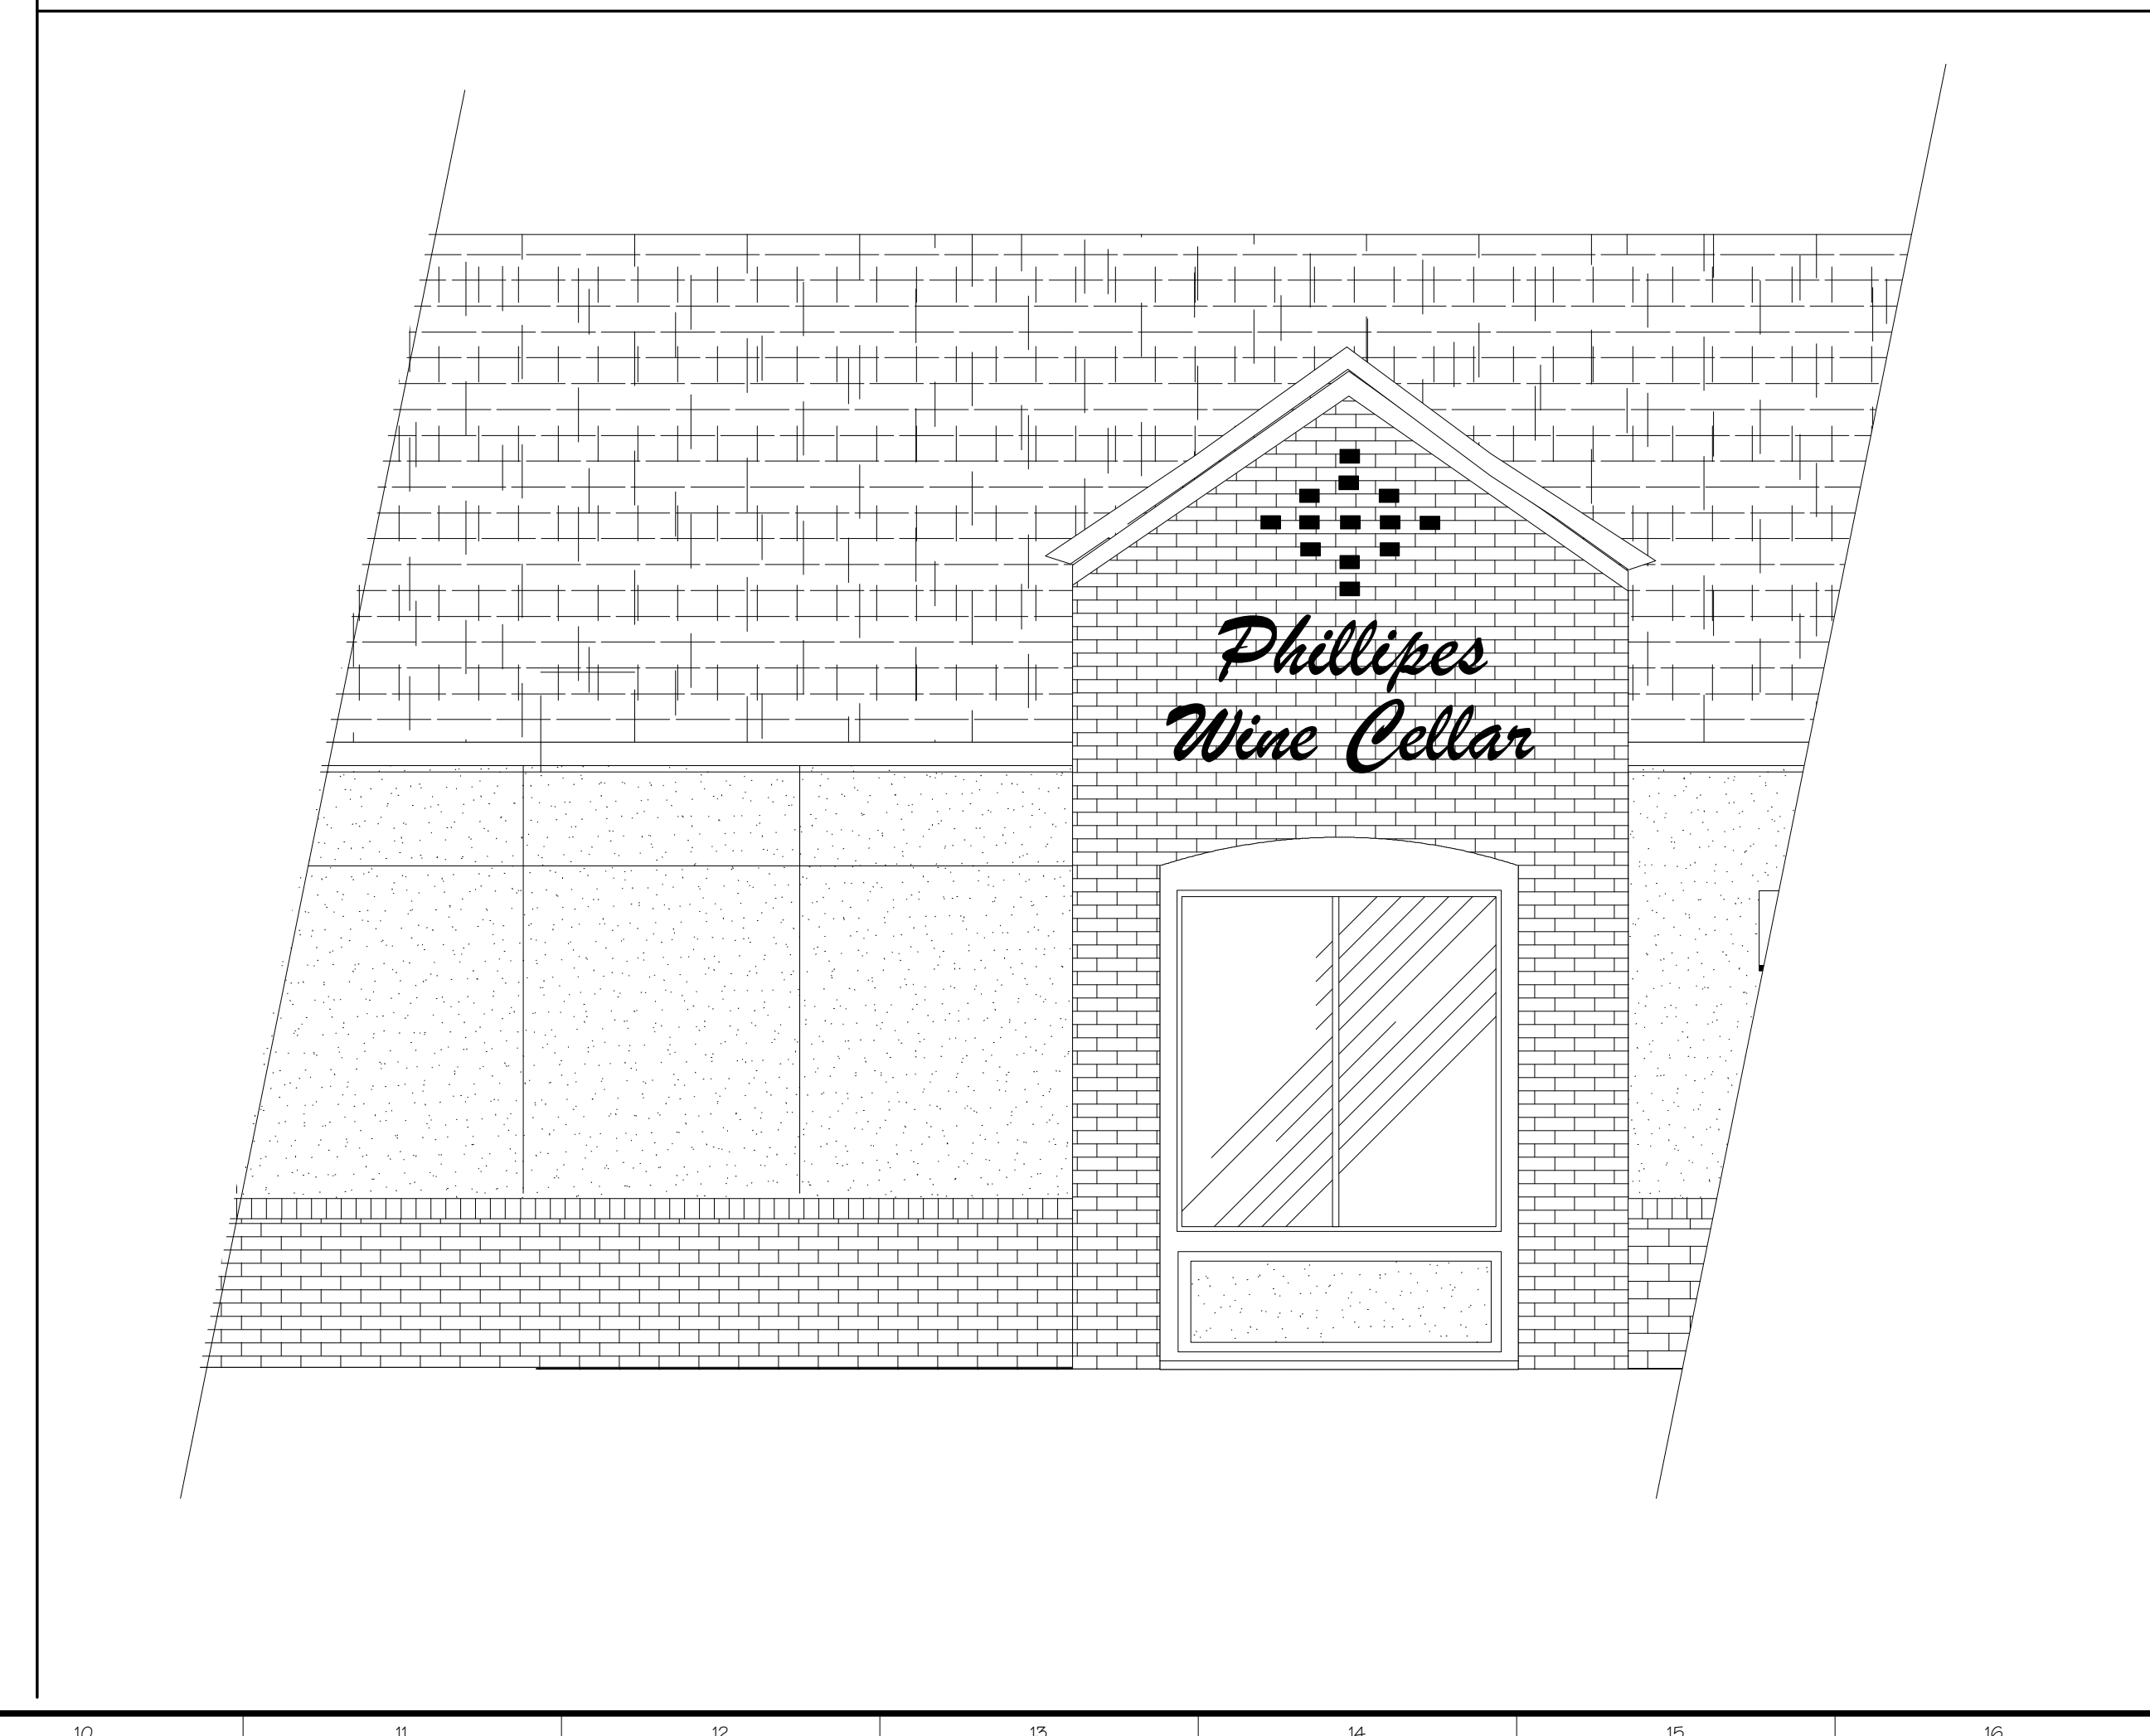

Date Stamp Text Block

Phillipes Wine Cellar
Broussard Commons Development
Broussard, La

DATE	DESCRIPTION

Project No. 20603.17
 Drawn By MT
 Checked By
 Date 6-5-07
 Scale

Drawing Title
 Floorplan
 and Elevations

Drawing No.
A.100
 Of Sheets