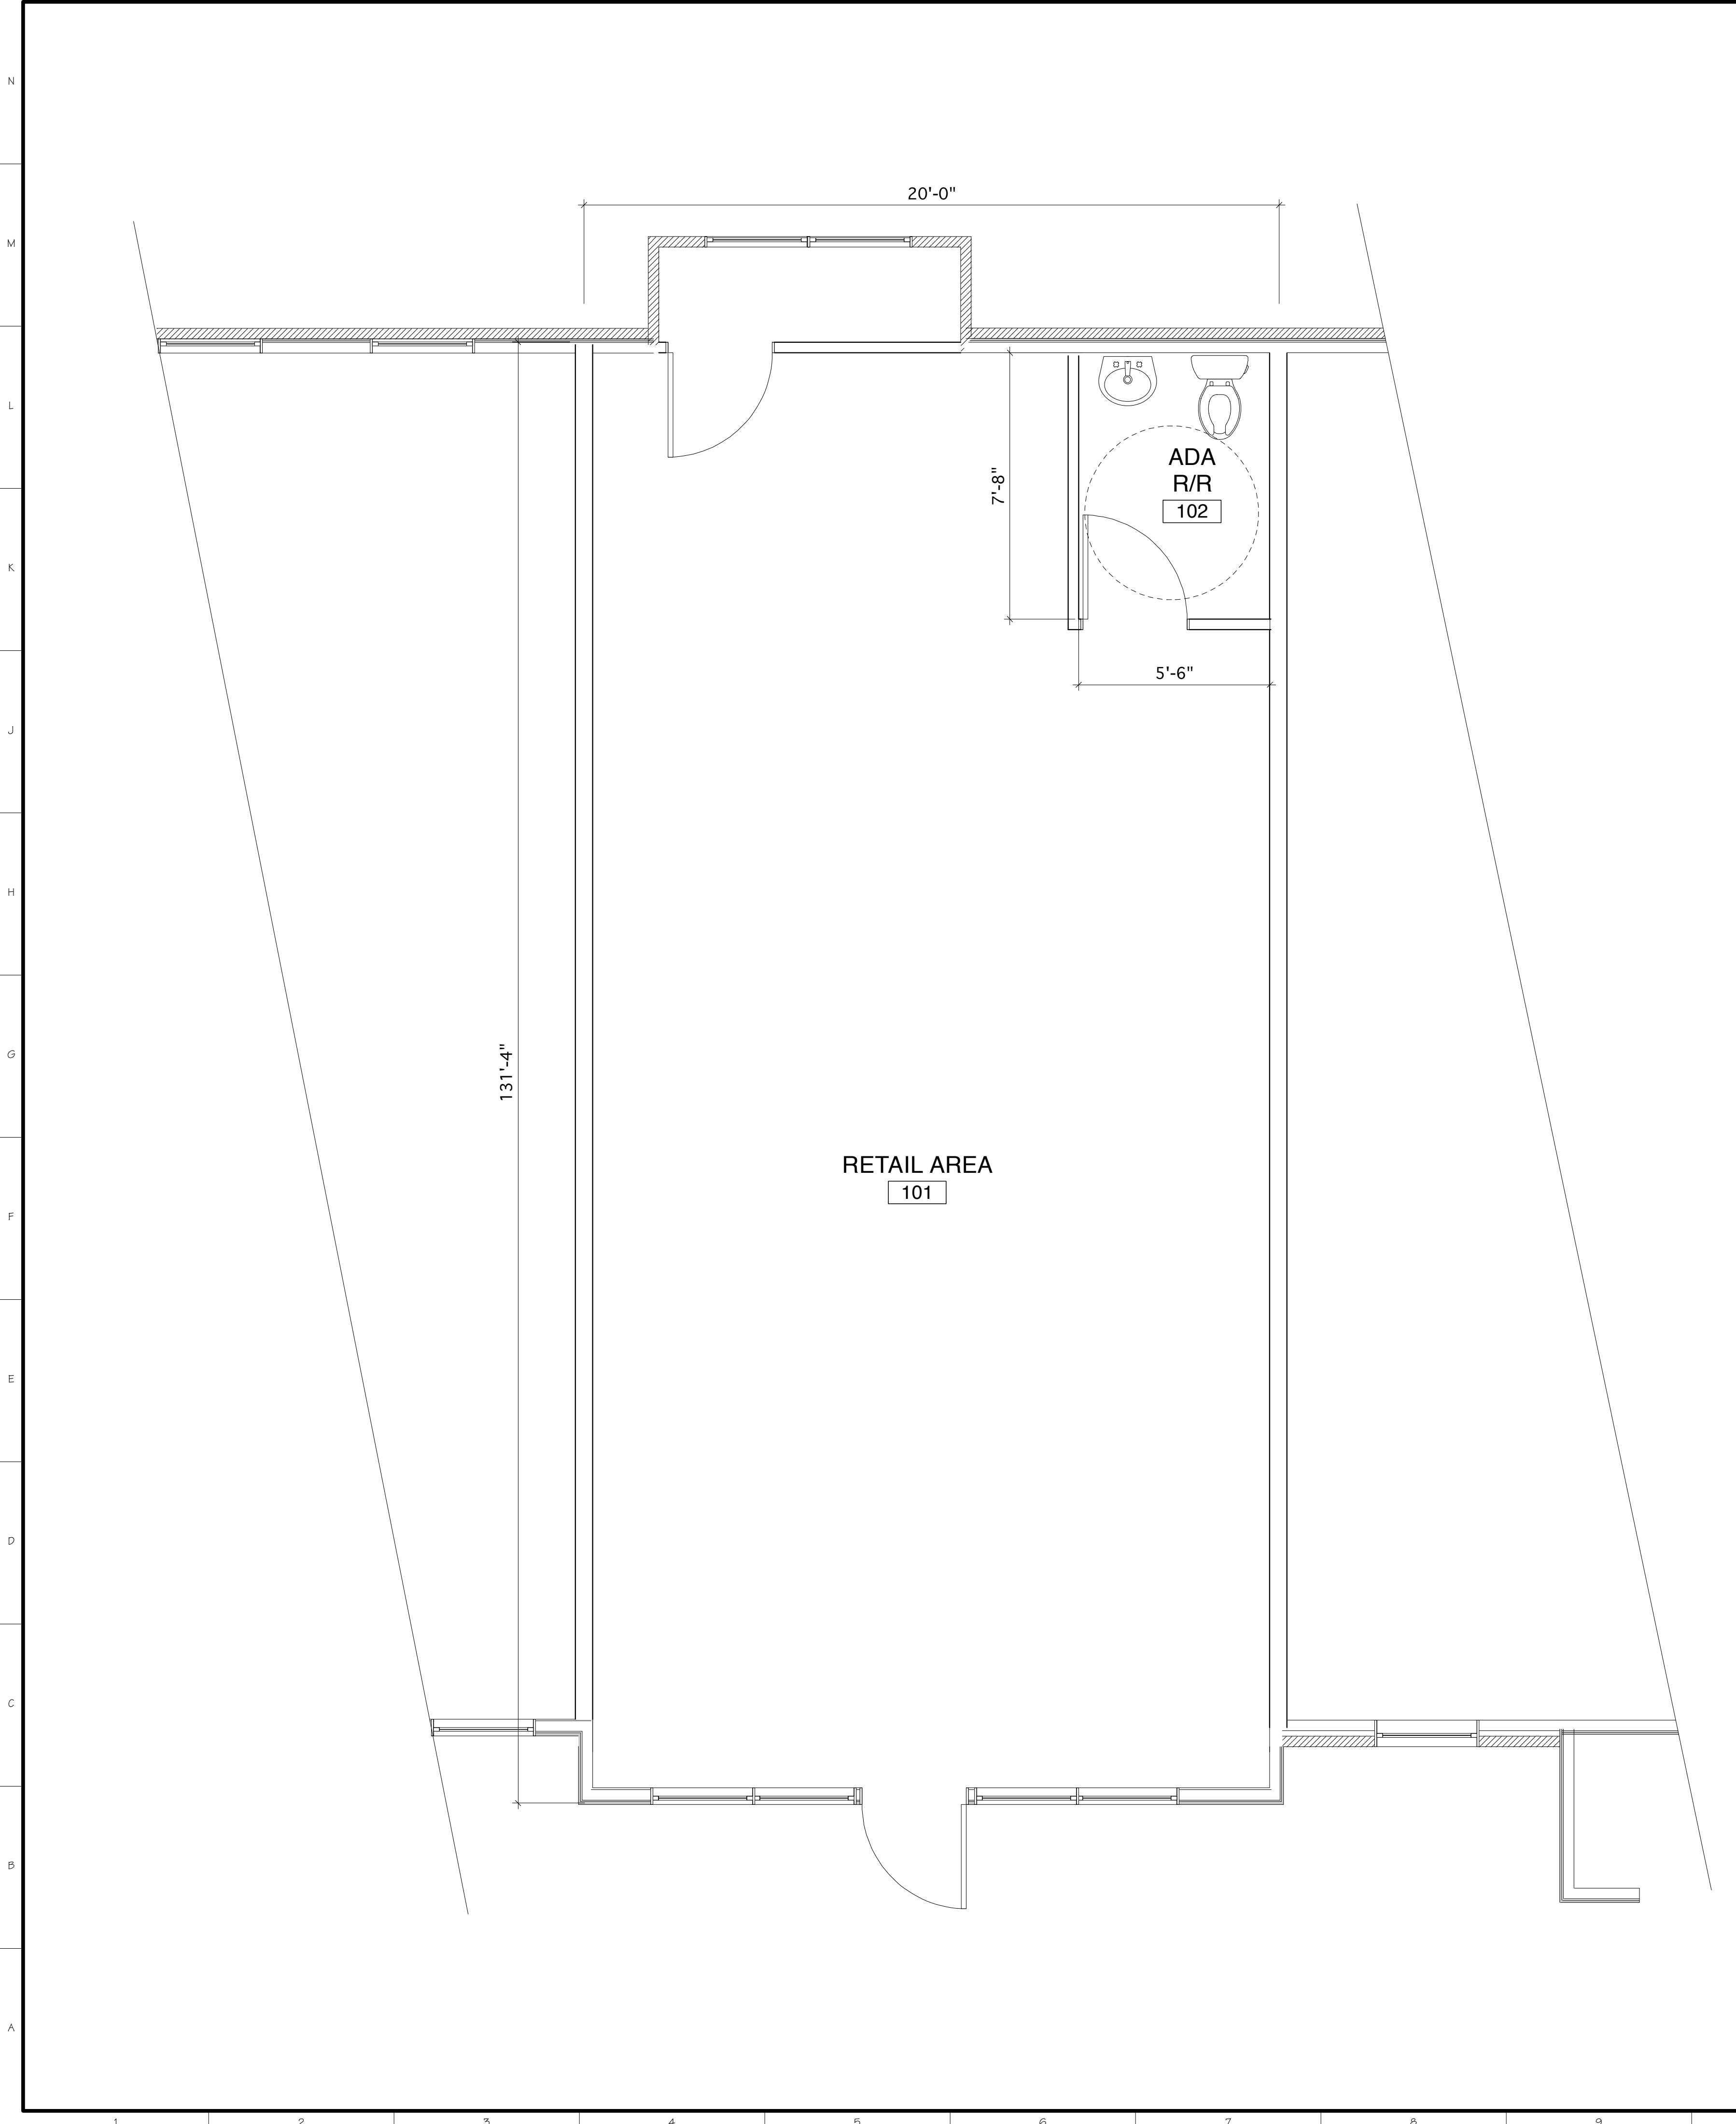

Date Stamp Text Block

Phillipes Wine Cellar
Broussard Commons Development
Broussard, La

DATE	DESCRIPTION

Project No. 20603.17
 Drawn By MT
 Checked By
 Date 6-5-07
 Scale

Drawing Title
 Floorplan
 and Elevations

Drawing No.
A.100
 Of Sheets